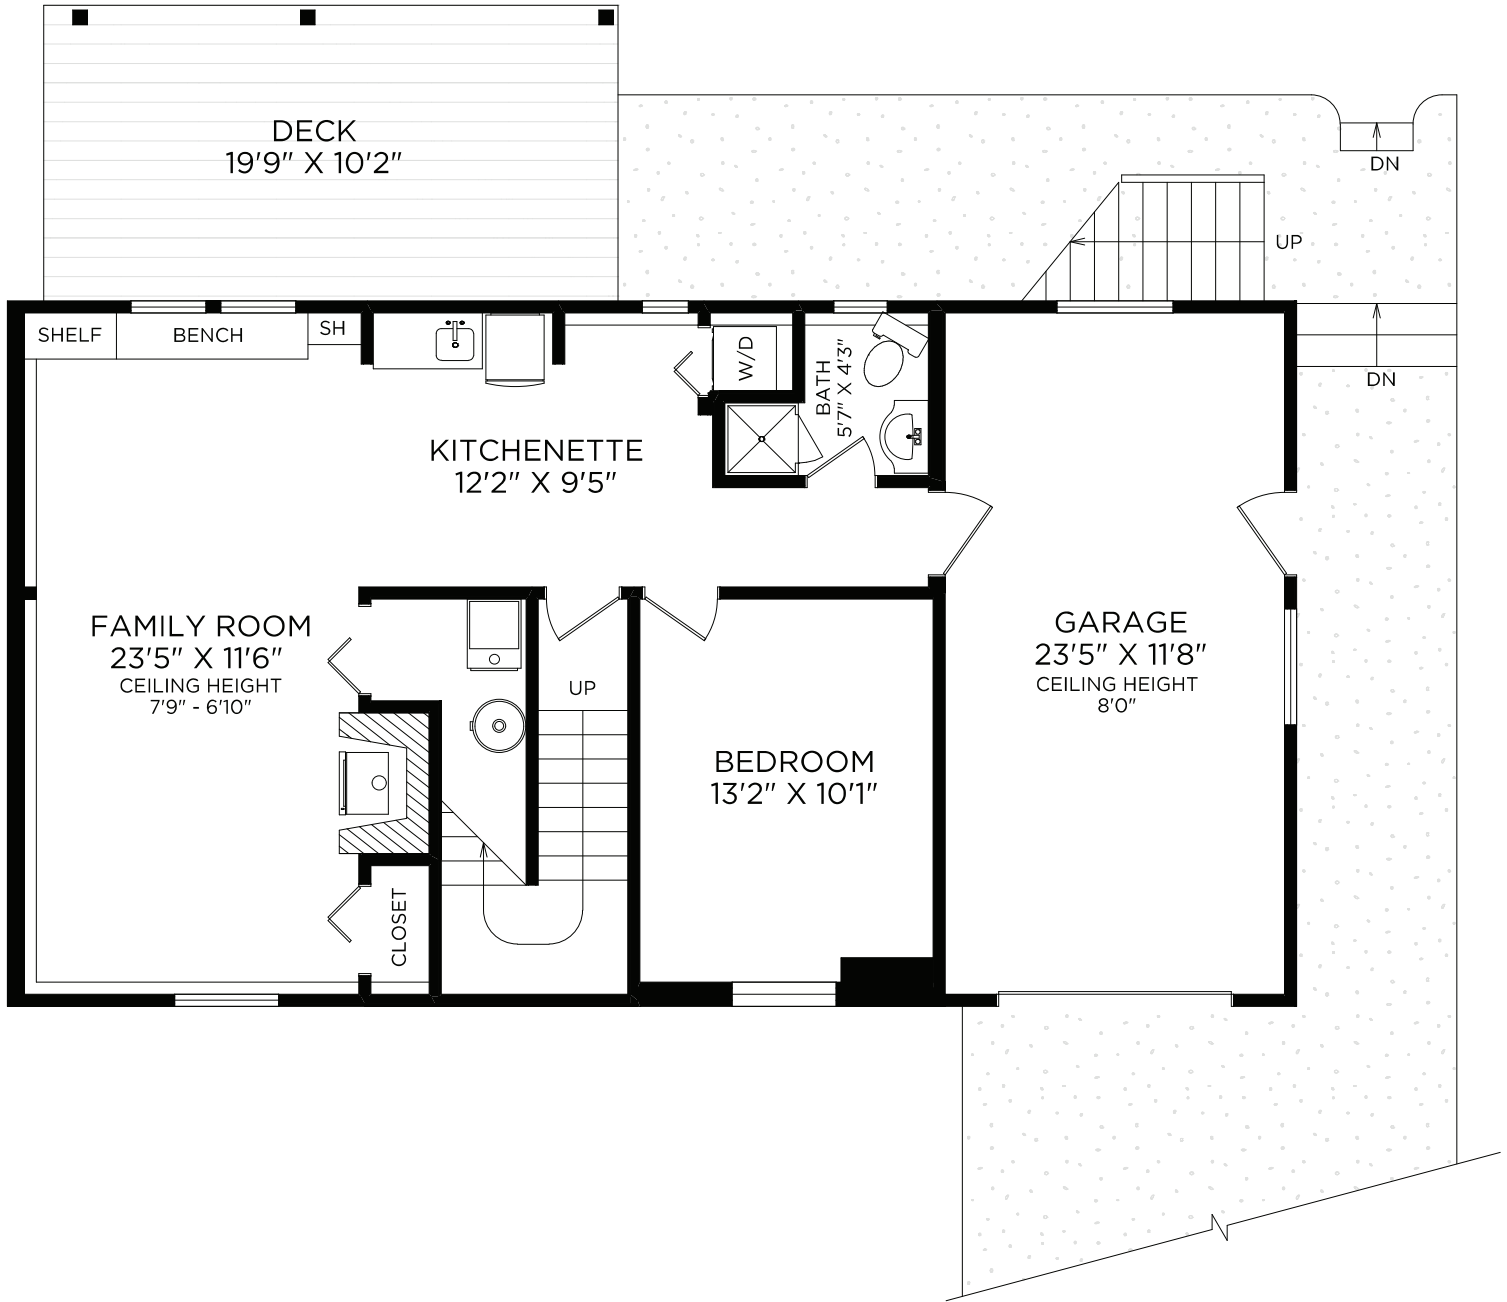

1339 MAY STREET

Document prepared for the exclusive use of:

Gordon Lee

MAIN FLOOR

Floor	Finished	Unfinished	Total	Other Areas	
Main	1101	0	1101	Garage	293
Lower	782	0	782	Deck	515
Total	1883	0	1883		

REALFOTO

250 388 6998
 orders@realfoto.ca
 Measured 10/09/2024 by O.T.

All information furnished regarding this property is from sources deemed reliable but no warranty or representation is made to the accuracy thereof. Purchaser to verify measurements if important.

1339 MAY STREET

Document prepared for the exclusive use of:

Gordon Lee

LOWER FLOOR

Floor	Finished	Unfinished	Total	Other Areas	
Main	1101	0	1101	Garage	293
Lower	782	0	782	Deck	515
Total	1883	0	1883		

250 388 6998
 orders@realfoto.ca
 Measured 10/09/2024 by O.T.