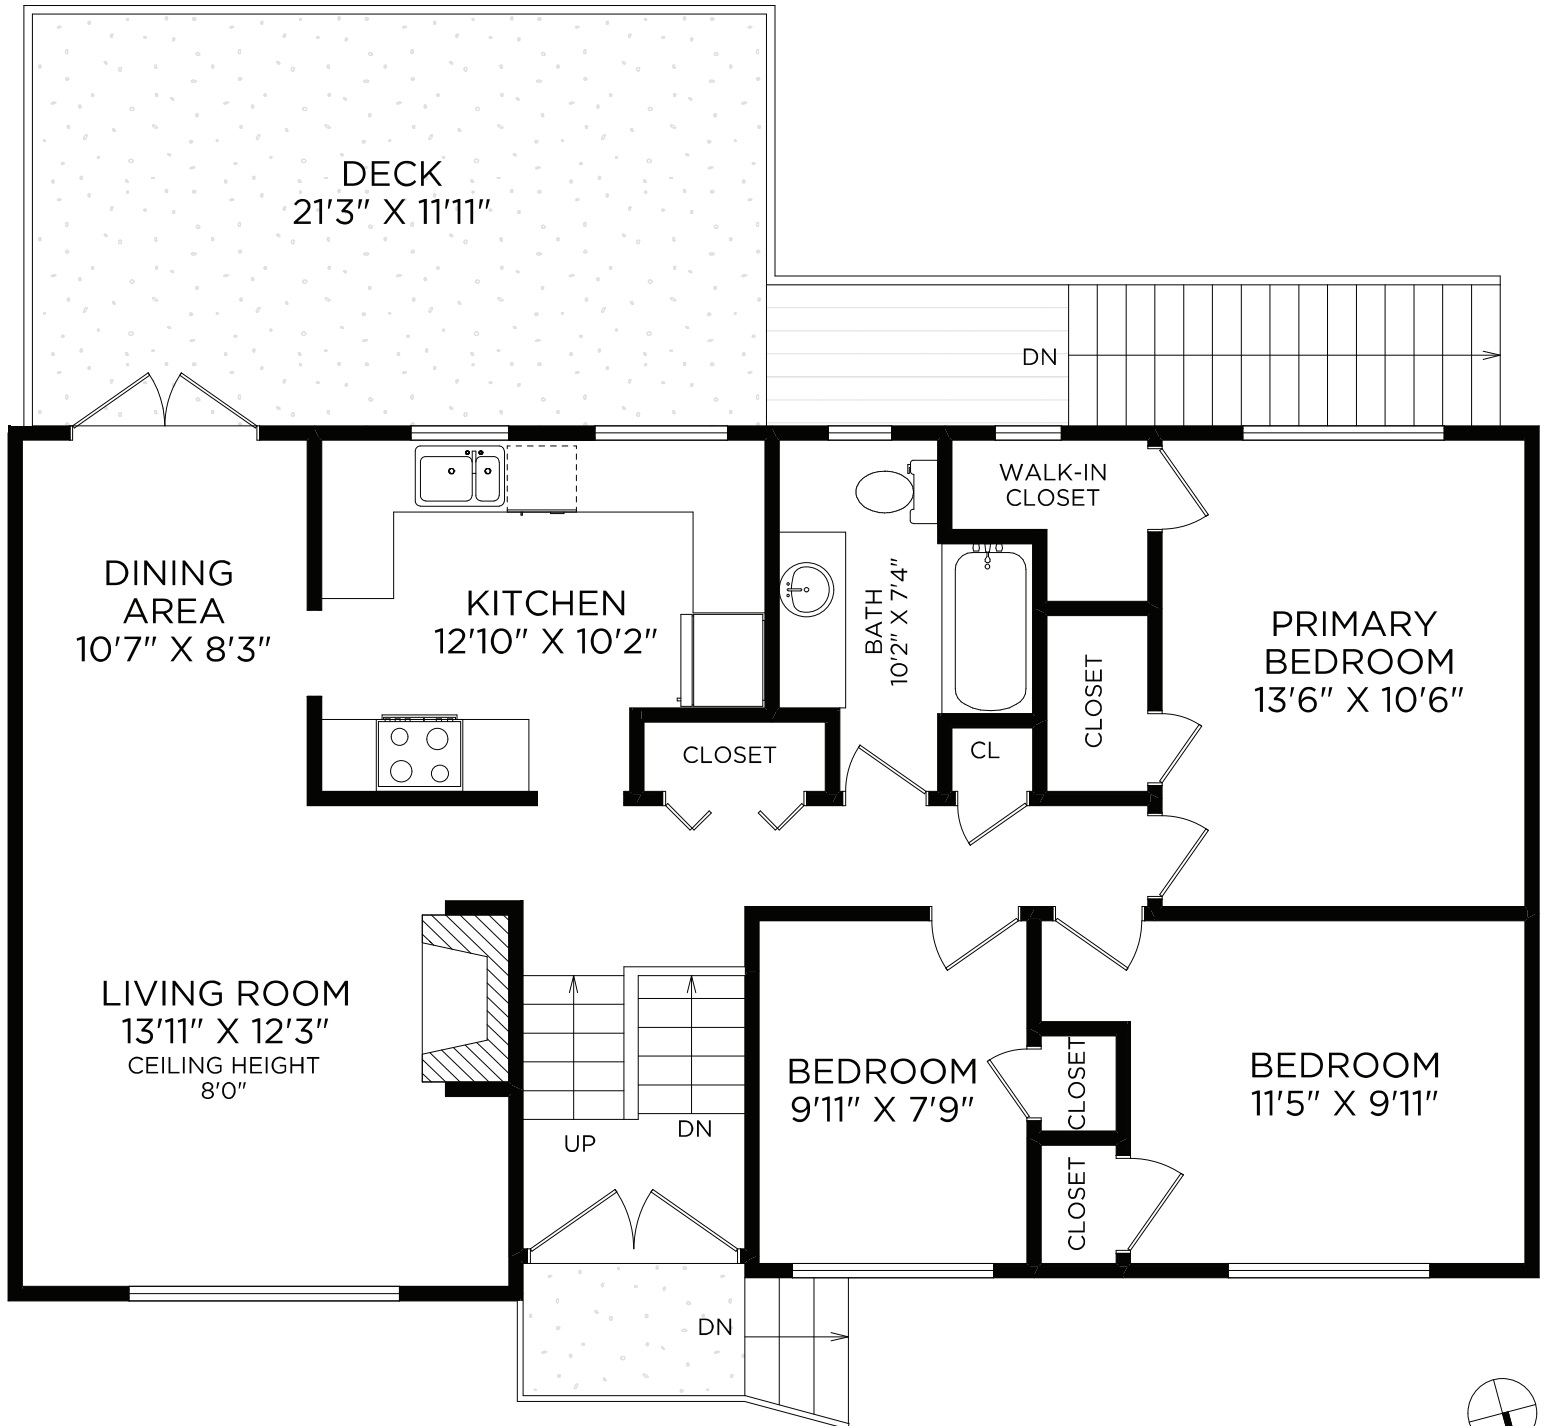

1339 MAY STREET

Document prepared for the exclusive use of:

Gordon Lee

MAIN FLOOR

Floor	Finished	Unfinished	Total	Other Areas	
Main	1101	0	1101	Garage	293
Lower	782	0	782	Deck	515
Total	1883	0	1883		

REALFOTO

250 388 6998
 orders@realfoto.ca
 Measured 10/09/2024 by O.T.

All information furnished regarding this property is from sources deemed reliable but no warranty or representation is made to the accuracy thereof. Purchaser to verify measurements if important.

1339 MAY STREET

Document prepared for the exclusive use of:

Gordon Lee

LOWER FLOOR

Floor	Finished	Unfinished	Total	Other Areas	
Main	1101	0	1101	Garage	293
Lower	782	0	782	Deck	515
Total	1883	0	1883		

250 388 6998
 orders@realfoto.ca
 Measured 10/09/2024 by O.T.