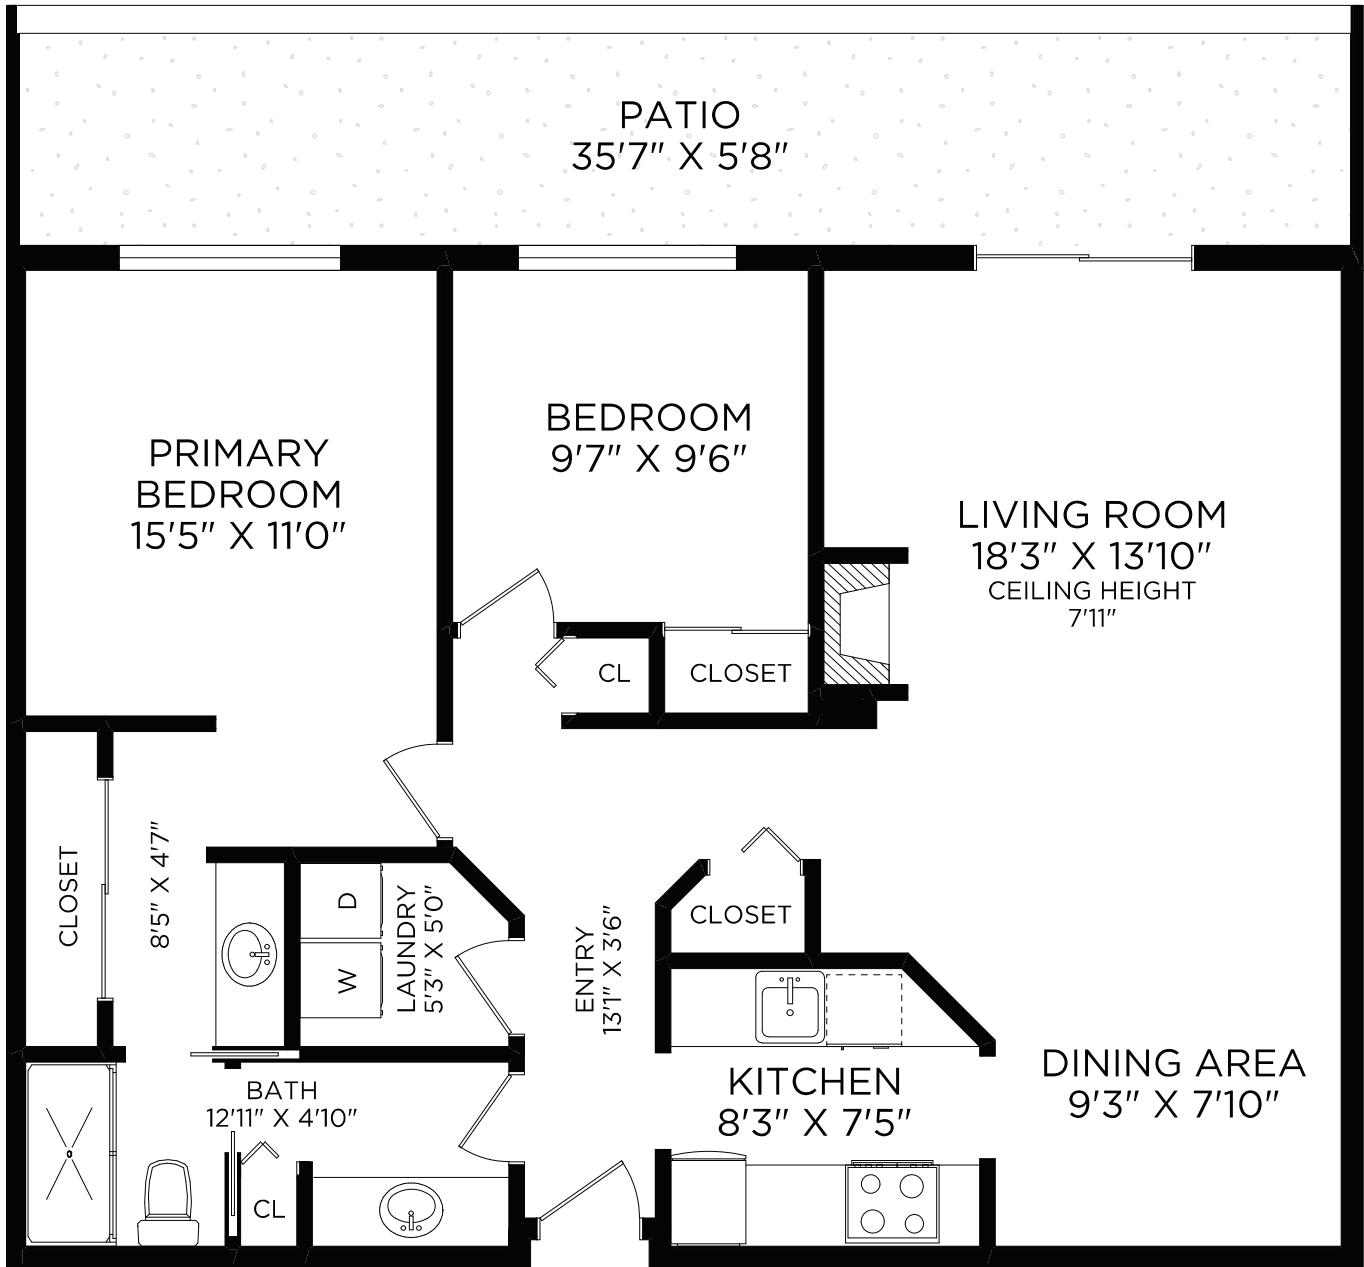

108-1436 HARRISON STREET

Document prepared for the exclusive use of:

Gordon Lee

Floor	Finished	Unfinished	Total	Other Areas	
Main	986	0	986	Patio	228
Total	986	0	986		

REALFOTO

250 388 6998
 orders@realfoto.ca
 Measured 09/24/2024 by T.M.